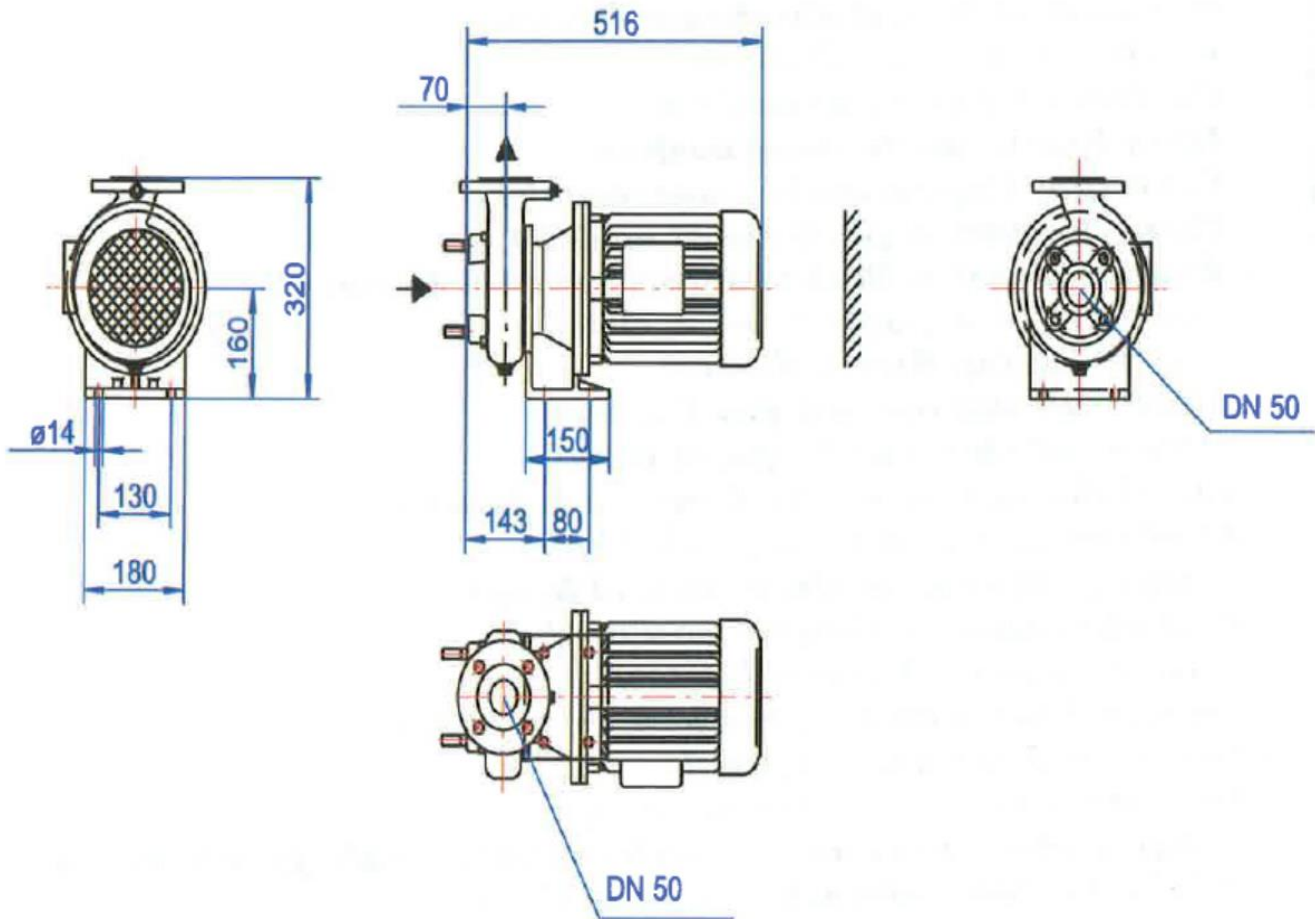

FAHE 5013 Horizontal-Centrifugal pump

FAHE 5013 HORIZONTAL CENTRIFUGAL PUMP

Ask SCARDANA about all pump replacements

SCARDANA®
DIVISION OF SCARDANA CORPORATION

TEL: (1) 450 - 465-6556

FAX: (1) 450 - 671-3898